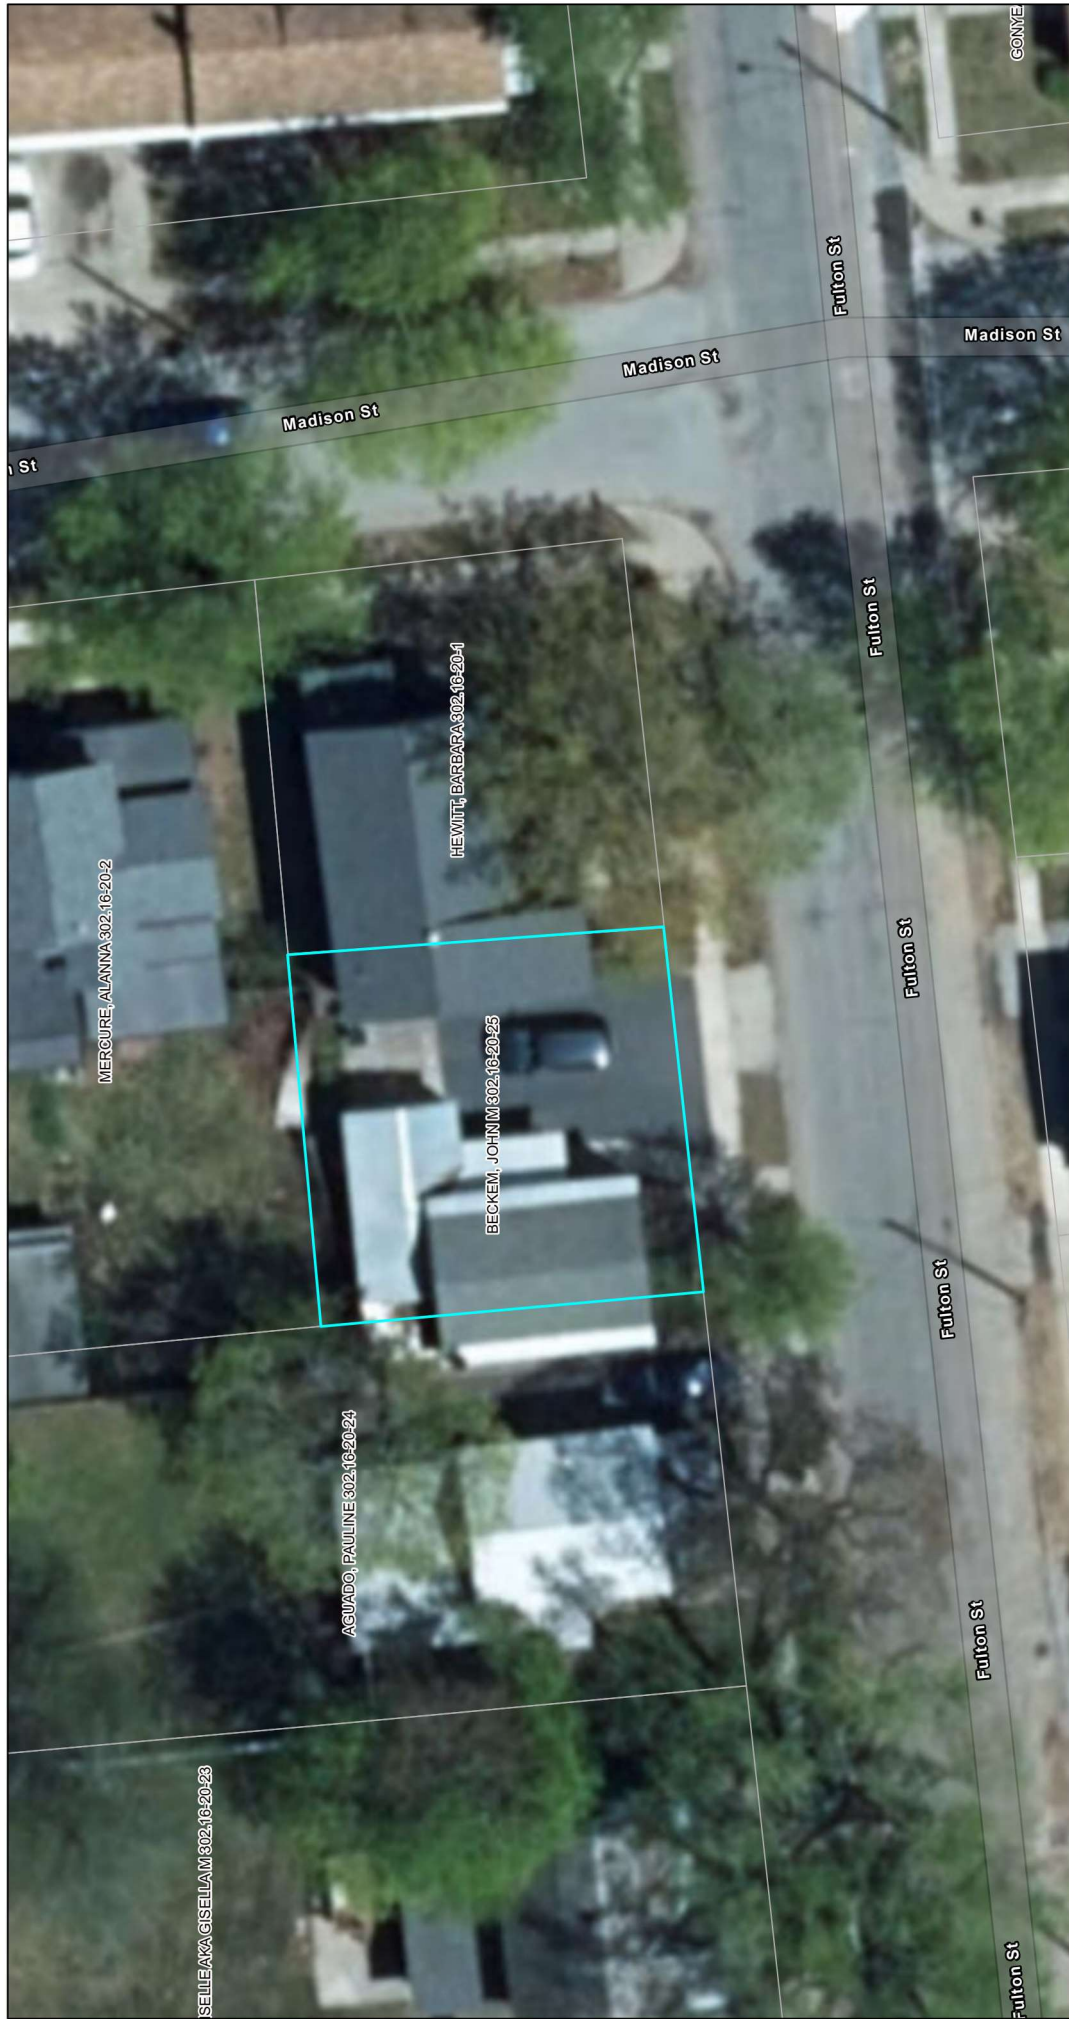

14 Fulton Ave

11/25/2022, 3:22:18 PM

Town Boundaries

Parcels

1:282

0 0 0 0 0.01 0.01 0.01 mi
0 0 0 0 0.01 0.01 0.02 km

Esri Community Maps Contributors, © OpenStreetMap, Microsoft, Esri, HERE, Garmin, SafeGraph, GeoTechnologies, Inc. MET/NASA, USGS, EPA, NPS, US Census Bureau, USDA, New York State, Maxar, Warren County NY GIS