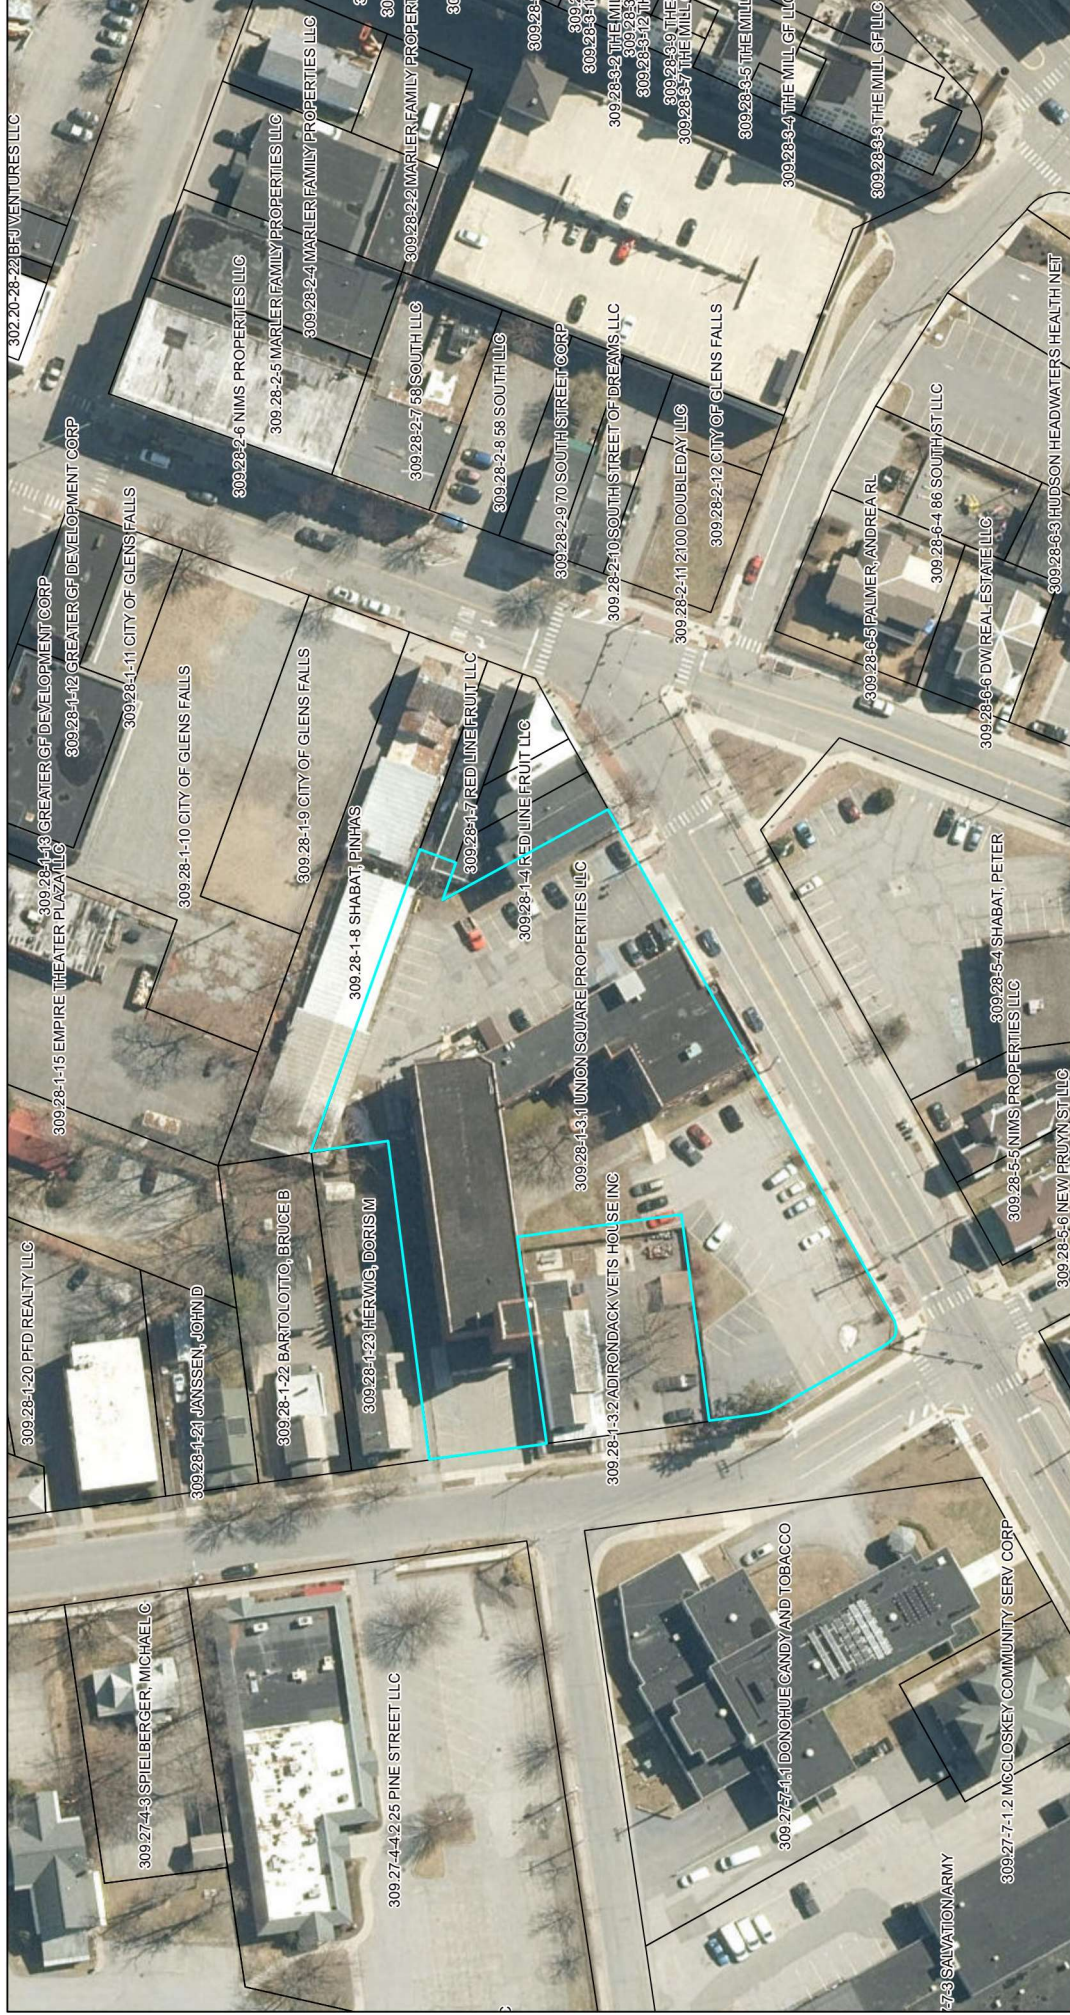

9-15 Broad Street GIS

4/9/2024, 11:37:51 AM

- Town Boundaries
- Parcels

New York State, Maxar, Microsoft